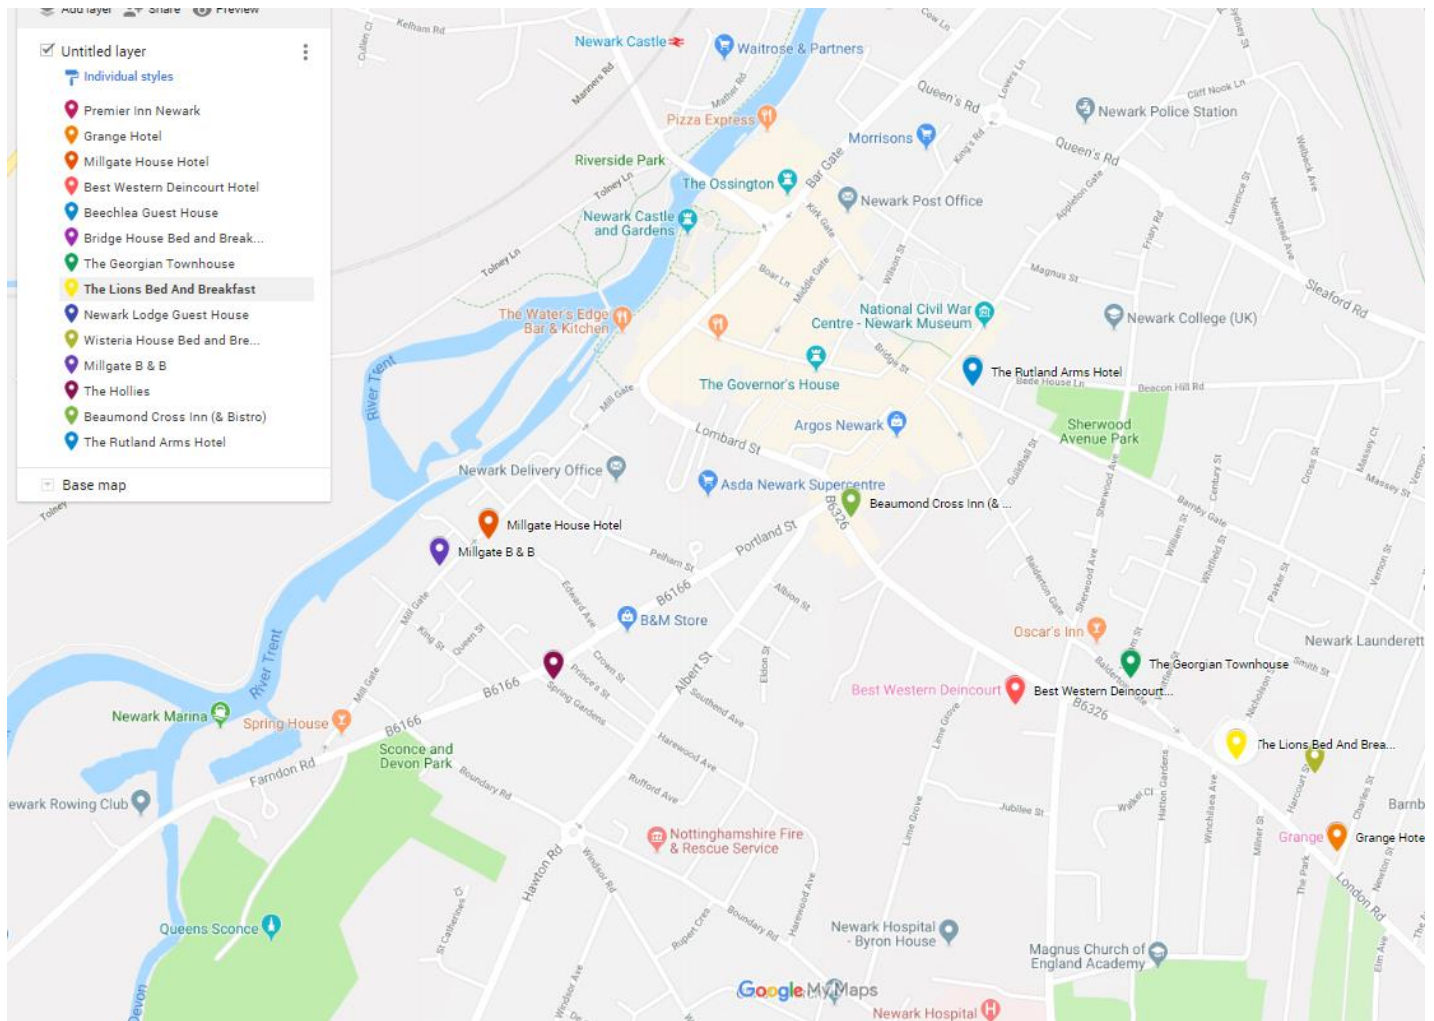

- Millgate House Hotel, 53 Pelham Street, Newark, Nottingham, NG24 4TU
- The Hollies, 41 Victoria St, Newark NG24 4UU
- Best Western, Deincourt Hotel, London Road, Newark, Nottinghamshire, NG24 1TF
- The Lions Bed & Breakfast 55 London Rd, Newark NG24 1RZ
- Grange Hotel (Newark) Ltd, 73 London Road, Newark-on-Trent, Nottinghamshire, NG24 1RZ

Coach 2 will travel directly to the Premier Inn, Lincoln Rd, Newark, NG24 2DB – and will include a stop at Northgate station. There is no transport to Newark Castle Station

Thursday Evening – Annual Dinner -2 double decker coaches

Friday PM

Coach 1 Hotel Drop off points

- Millgate House Hotel, 53 Pelham Street, Newark, Nottingham, NG24 4TU
- The Hollies, 41 Victoria St, Newark NG24 4UU
- Best Western, Deincourt Hotel, London Road, Newark, Nottinghamshire, NG24 1TF
- The Lions Bed & Breakfast 55 London Rd, Newark NG24 1RZ
- Grange Hotel (Newark) Ltd, 73 London Road, Newark-on-Trent, Nottinghamshire, NG24 1RZ

Coach 2 will travel directly to the Premier Inn, Lincoln Rd, Newark, NG24 2DB – and will include a stop at Northgate station. There is no transport to Newark Castle Station

Friday Evening Newark Castle –