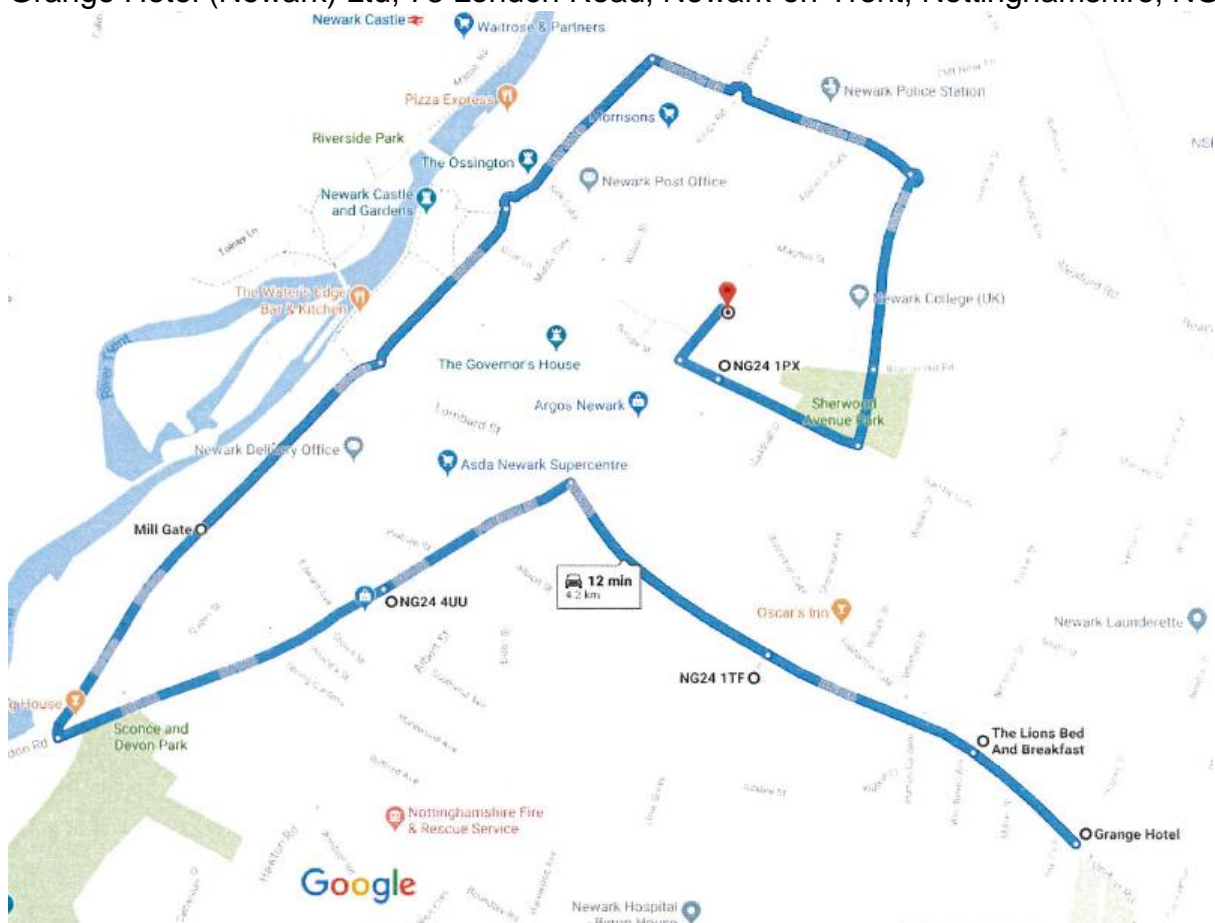

AIM Conference: Coach routes and timings

Thursday 20th June

Time 4.30pm

One coach will travel directly to the Premier Inn with the other coach serving the remaining residences.

Coach 1 Hotel Drop off points

Coach 2 will travel directly to the Premier Inn, Lincoln Rd, Newark, NG24 2DB – and will include a stop at Northgate station. There is no transport to Newark Castle Station

Thursday Evening – Annual Dinner -2 double decker coaches

Friday PM

Coach 1 Hotel Drop off points

- Millgate House Hotel, 53 Pelham Street, Newark, Nottingham, NG24 4TU
- The Hollies, 41 Victoria St, Newark NG24 4UU
- Best Western, Deincourt Hotel, London Road, Newark, Nottinghamshire, NG24 1TF
- The Lions Bed & Breakfast 55 London Rd, Newark NG24 1RZ
- Grange Hotel (Newark) Ltd, 73 London Road, Newark-on-Trent, Nottinghamshire, NG24 1RZ

Coach 2 will travel directly to the Premier Inn, Lincoln Rd, Newark, NG24 2DB – and will include a stop at Northgate station. There is no transport to Newark Castle Station

Friday Evening Newark Castle –